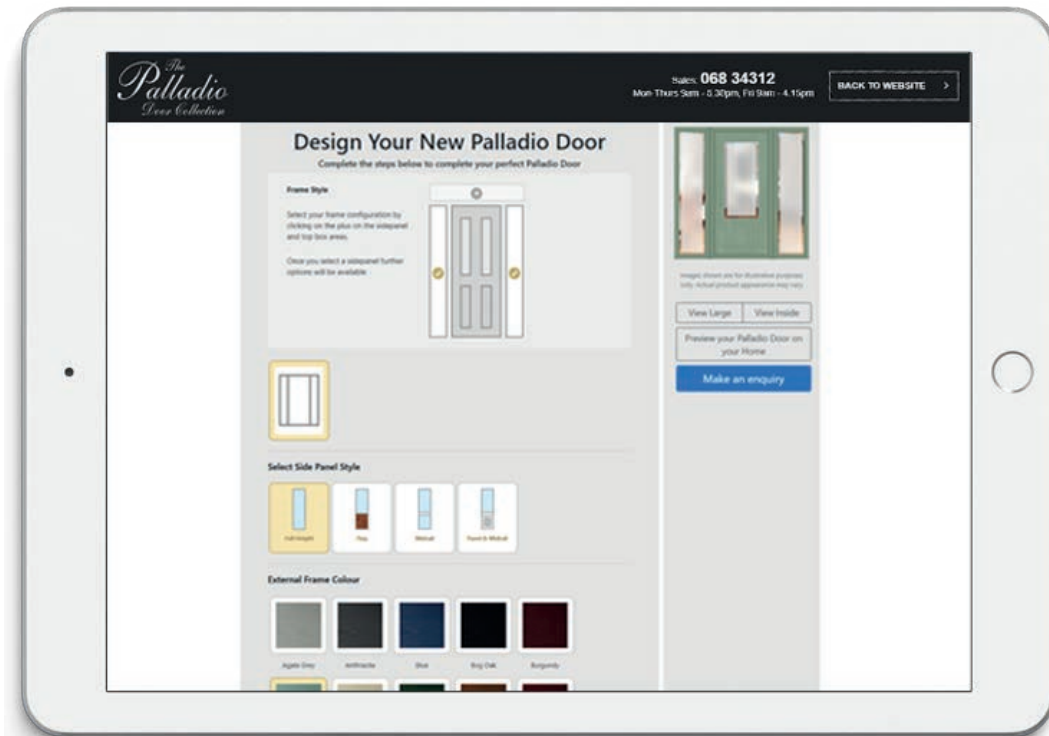

In addition to this, all our glass is triple glazed and we use edgetech warm edge seals for the lowest U value possible of 0.7. Combined with our new range of Patinated glass designs that consists of a sandblasted glass with a clear border that will give you modern and contemporary design. Our patinated design is achieved through sandblasting not by films or resins that is completely environmentally friendly that will last a lifetime.

We are dedicated to the pursuit of excellence and service to our loyal customers. We take this opportunity to thank you for your continued support. When we say the customer is king it is not an empty platitude, - we mean it!

Design your new Door, Go to www.palladiodoorcollection.com