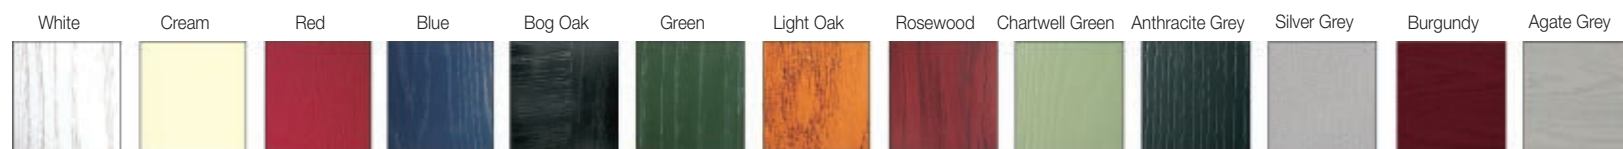

The Palermo door is our best selling design and compliments all entrance styles

Door Type - Palermo Glass Type - TG501 Patinated
(Min. Glass Width 170 mm) - Colour Silver Grey