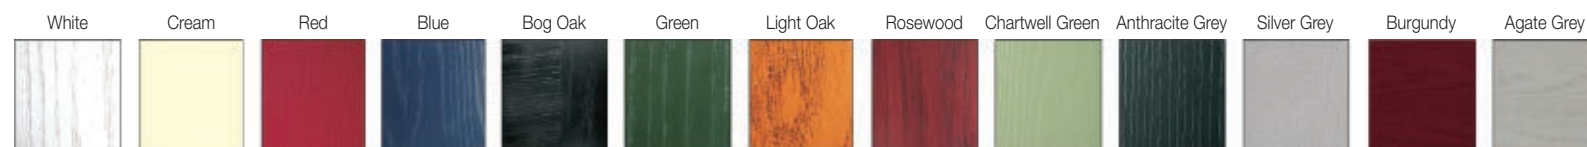

Please Note - All Doors on this page supplied with spy view as standard.

Please Note - All Doors on this page supplied with spy view as standard.

Doors fitted with a Heritage Slam Lock, it is recommended to have a PVC threshold or Storm Guard Plus rebated threshold only. Please Note : Not a Storm Guard or a Storm Guard Plus Threshold.

The Oxford is a stunning design, manufactured to suit the modern and contemporary home.