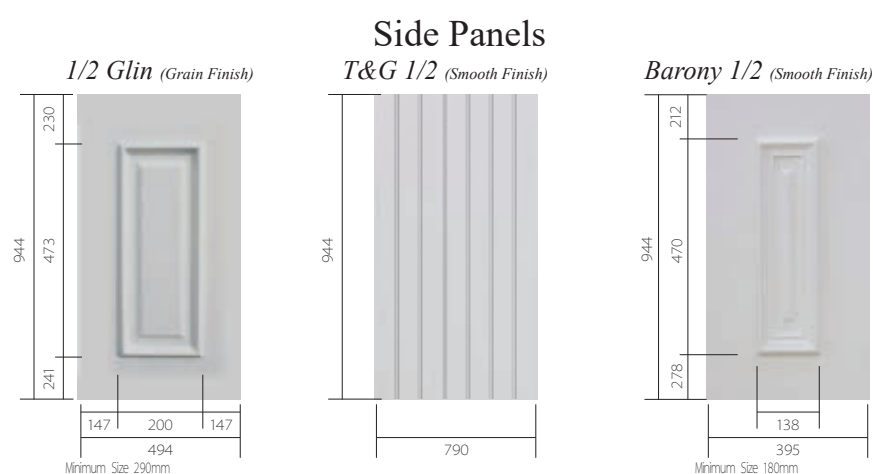

The Palladio Door Collection

Specifications