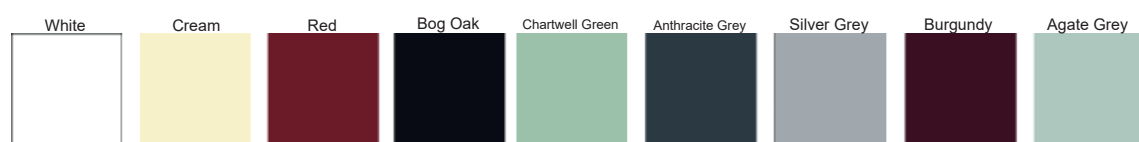

Door Type - Madrid Glass Type - TG505 Patinated (Min. Glass Width 170 mm) Colour Anthracite Grey

The Avant Garde Collection is ultra-sleek and will add a modern twist to your home while most importantly ensuring to keep you and your home safe and secure.