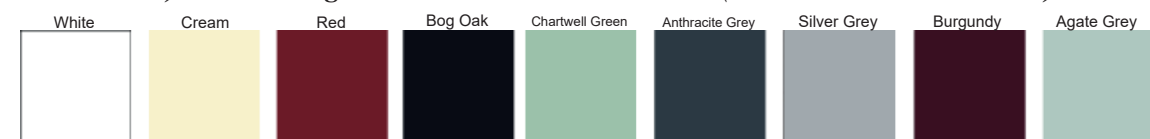

Doors fitted with a Heritage/Low position Slam Lock, it is recommended to have a PVC threshold or Storm Guard Plus rebated threshold only.

Please Note : Not a Storm Guard or a Storm Guard Plus Threshold.
Letterbox and door knocker not available on the Avant Garde Collection.
Stainless Steel strips are optional on the inside of the door leaf.