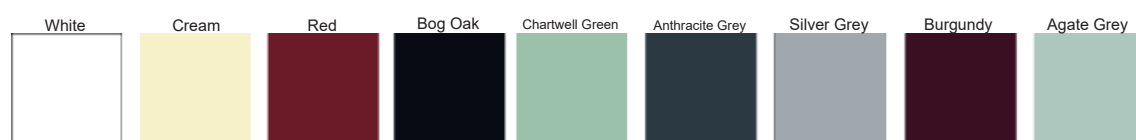

Doors fitted with a Heritage/Low position Slam Lock, it is recommended to have a PVC threshold or Storm Guard Plus rebated threshold only.

**Please Note : Not a Storm Guard or a Storm Guard Plus Threshold.
Letterbox and door knocker not available on the Avant Garde Collection.
Stainless Steel strips are optional on the inside of the door leaf.**

Doors fitted with a Heritage/Low position Slam Lock, it is recommended to have a PVC threshold or Storm Guard Plus rebated threshold only.

**Please Note : Not a Storm Guard or a Storm Guard Plus Threshold.
Letterbox and door knocker not available on the Avant Garde Collection.
Stainless Steel strips are optional on the inside of the door leaf.**