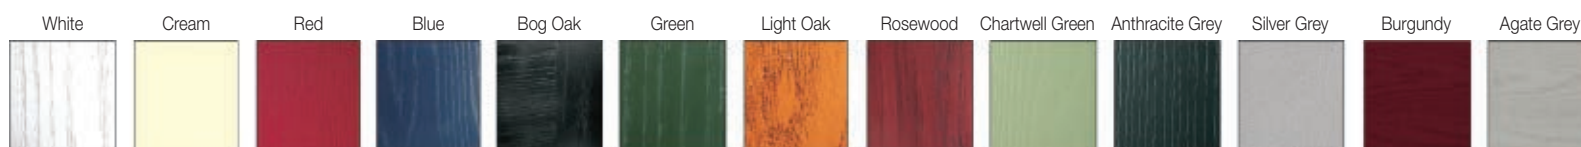

Doors fitted with a *Heritage Slam Lock*, it is recommended to have a *PVC threshold* or *Storm Guard Plus rebated threshold* only.
Please Note : *Not a Storm Guard or a Storm Guard Plus Threshold.*