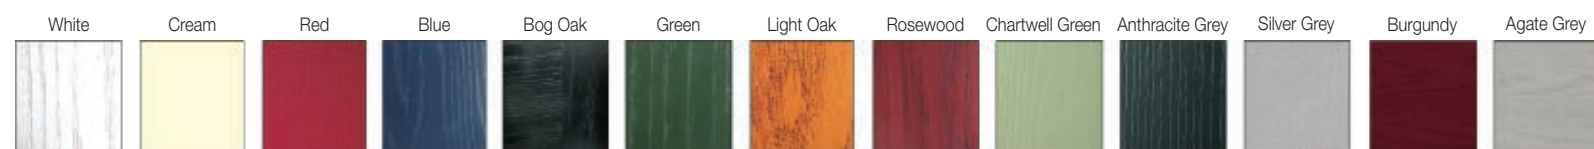

*Doors fitted with a Heritage Slam Lock, it is recommended to have a PVC threshold or Storm Guard Plus rebated threshold only.
Please Note : Not a Storm Guard or a Storm Guard Plus Threshold.*