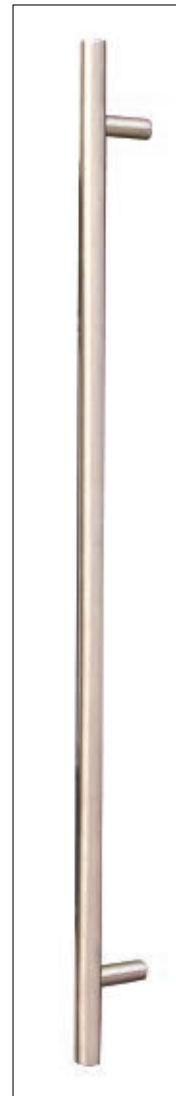

GU Automatic Electric Lock
The GU Automatic lock gives automatic security. Simply close the door, 2 latches automatically throw and become rigid deadbolts which are locked against being forced back.

1200mm Offset Handle