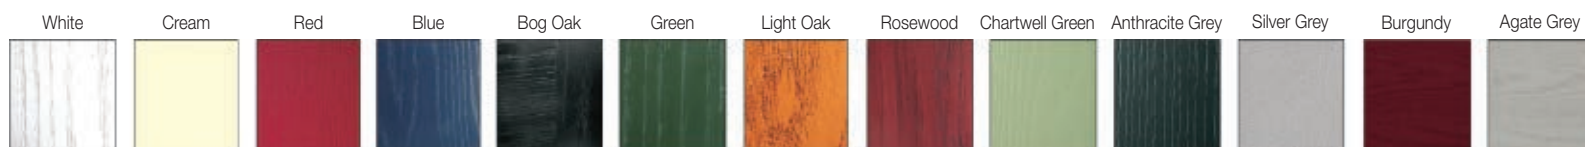

Please Note - All Doors on this page supplied with spy view as standard.

Please Note - All Doors on this page supplied with spy view as standard.

Doors fitted with a Heritage Slam Lock, it is recommended to have a PVC threshold or Storm Guard Plus rebated threshold only. Please Note : Not a Storm Guard or a Storm Guard Plus Threshold.