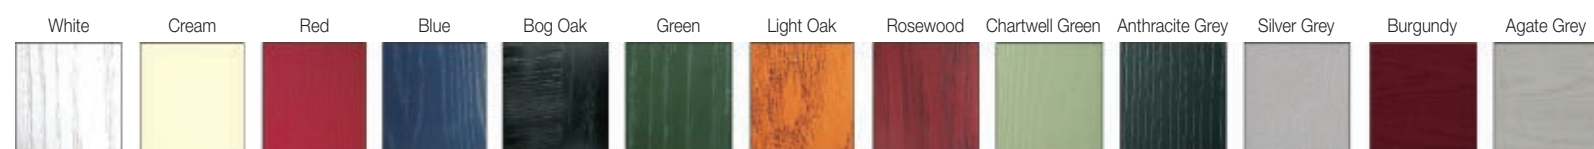

Doors fitted with a Heritage Slam Lock, it is recommended to have a PVC threshold or Storm Guard Plus rebated threshold only.
Please Note : Not a Storm Guard or a Storm Guard Plus Threshold.