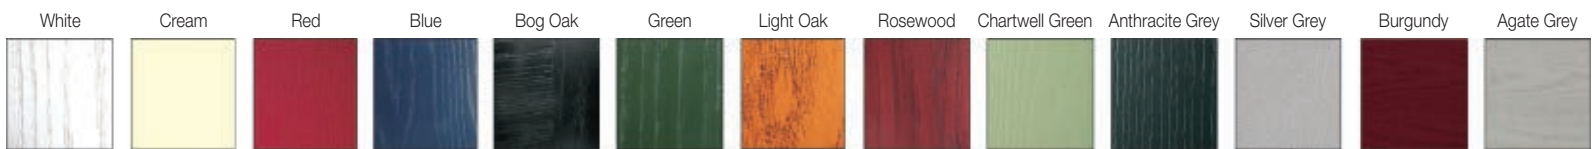

A fine example of our satinized glass for doors and sidelights. This product is produced in-house and is quite unique in its crystal-like appearance as is evident in the picture on the left.