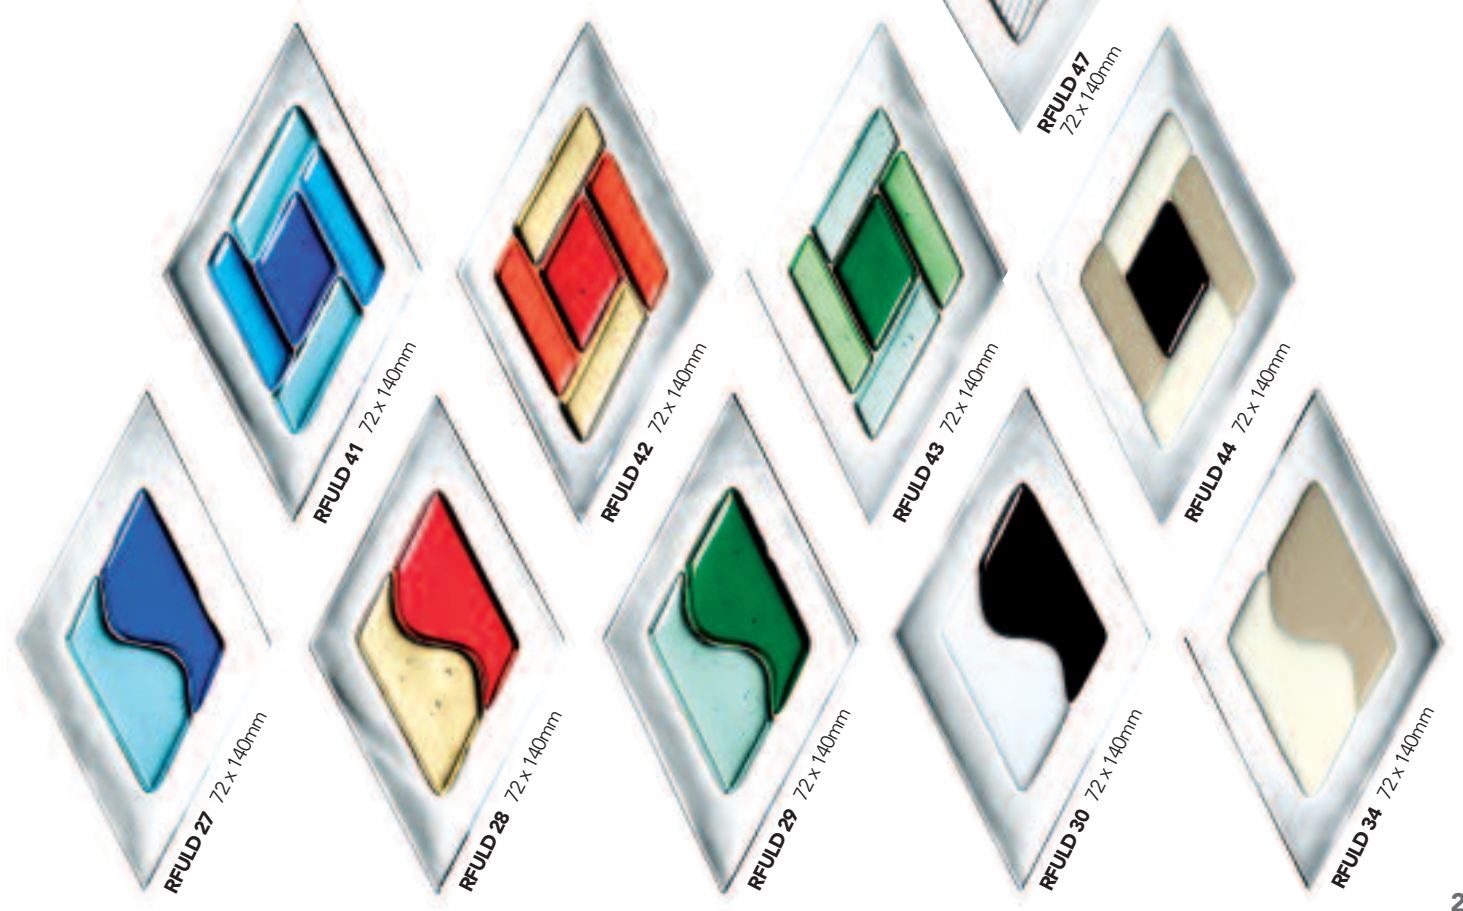

RFULS 02 60mm

RFULS 03 60mm

RFULS 04 60mm

RFULS 09 60mm

RFULS 10 60mm

RFULS 11 60mm

RFULS 13 60mm

RFULS 19 60mm

RFULS 20 60mm

RFULS 21 60mm

RFULS 22 60mm

RFULS 23 60mm

RFULS 29 60mm

fusion lite diamond tiles

vetro tiles

B98 60mm
Tondo Bianco