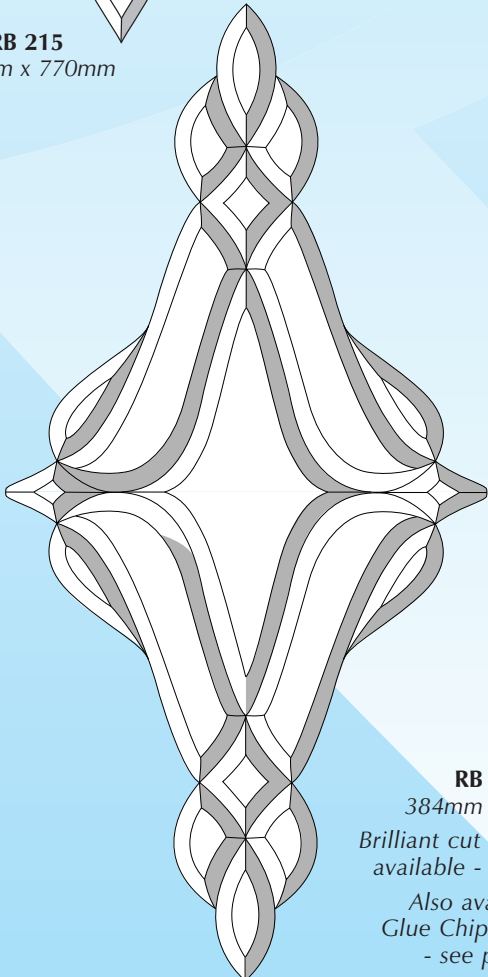

RB 75.1
384mm x 769mm
*Brilliant cut centre option
available - see page 47*
*Also available in
Glue Chip (RB 475.1)
- see page 53*