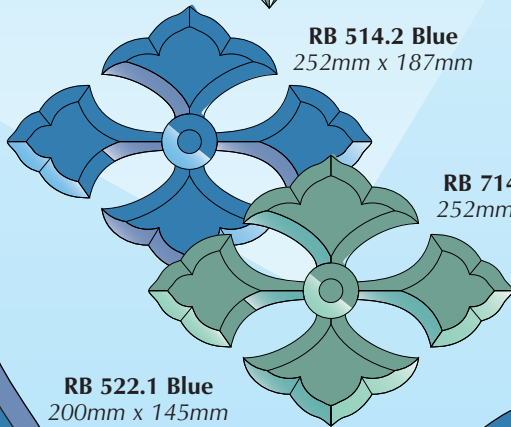

RB 748.2 Green
46mm x 178mm
Extension set for
RB 748.1

Total height with
1 extension set 356mm,
with 2 extension
sets 534mm
(Shown with
2 extension sets)

RB 548.1 Blue
178mm x 178mm

RB 748.1 Green
178mm x 178mm

RB 549.1 Blue
145mm x 180mm

RB 749.1 Green
145mm x 180mm

RB 296RCBL Blue
105mm x 118mm

RB 296RCGR Green
105mm x 118mm

RB 514.2 Blue
252mm x 187mm

RB 714.2 Green
252mm x 187mm

RB 502.1 Blue
165mm x 127mm

RB 702.1 Green
165mm x 127mm