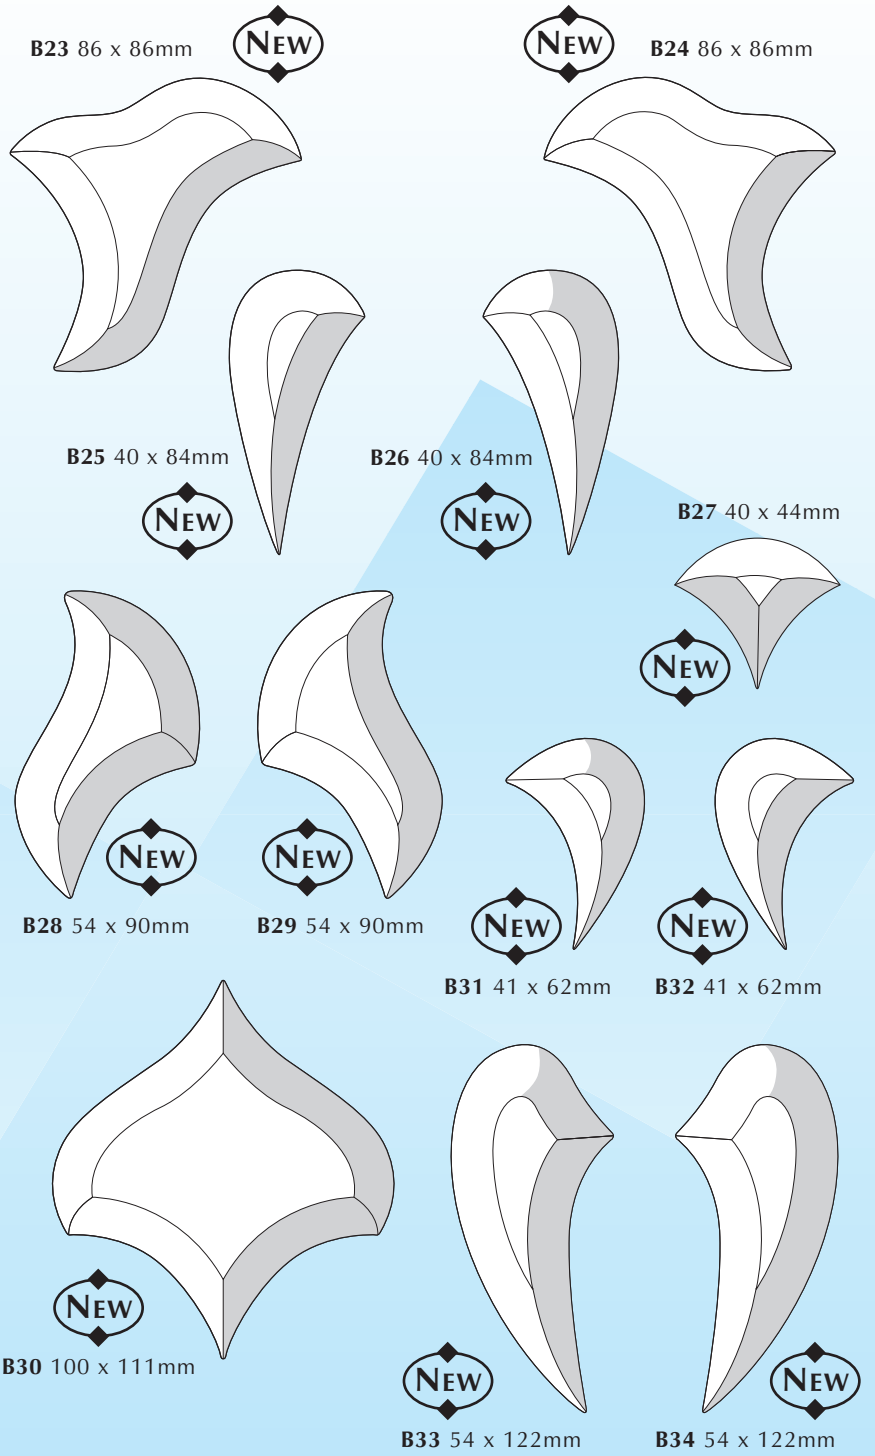

THE DESIGNER COLLECTION

ALL DESIGNER COLLECTION BEVELS HAVE SEAMED OR POLISHED EDGES FOR USE WITHOUT LEAD

Now a firmly established favourite with decorative glass studios, the RegaLead Designer Collection is a simple, yet innovative concept for creating imaginative bevel designs for windows, doors and fanlights. Using just the 34 basic bevel shapes illustrated, and the full-size positional templates that are also available, you can assemble them into an almost infinite number of combinations enabling you to create a virtually endless range of attractive designs. Sizes are shown as the bevels are in position on the page and will vary depending on how the bevels are used in the design.

NOTE: All bevels in the Designer collection are supplied in packs of ten.