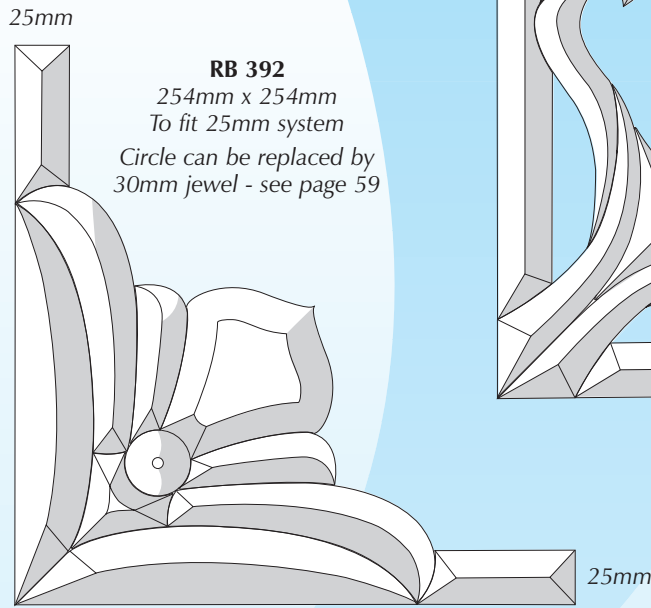

RB 77.1
I.D.- 76mm x O.D.-127mm x 25mm

19mm BORDER SYSTEM

RB 240
70mm x 70mm x 19mm

RB 204.4
70mm x 70mm x 19mm

- RB 100** 19mm x 19mm
- RB 101** 19mm x 51mm
- RB 102** 19mm x 76mm
- RB 103** 19mm x 101mm
- RB 105** 19mm x 152mm
- RB 106** 19mm x 203mm
- RB 107** 19mm x 254mm
- RB 108** 19mm x 305mm

BORDER & CORNER BEVELS

CORNER CLUSTERS

RB 395
152mm x 152mm x 38mm
To fit 38mm system

RB 392
254mm x 254mm
To fit 25mm system
Circle can be replaced by
30mm jewel - see page 59

RB 391
203mm x 203mm x 25mm
To fit 25mm system