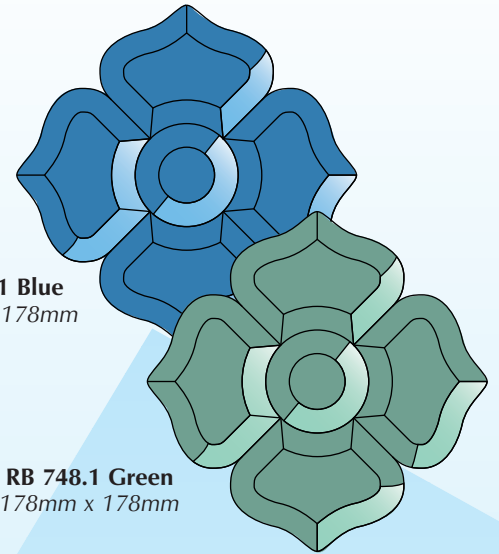

RB 548.1 Blue
178mm x 178mm

RB 748.1 Green
178mm x 178mm

RB 549.1 Blue
145mm x 180mm

RB 749.1 Green
145mm x 180mm