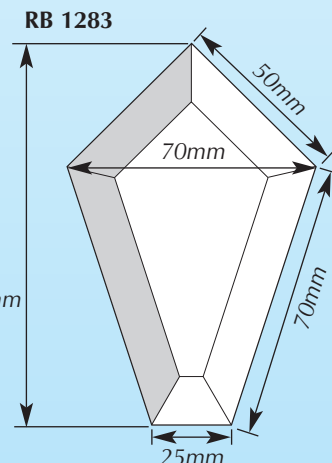

RB 1283

50mm

114mm

25mm