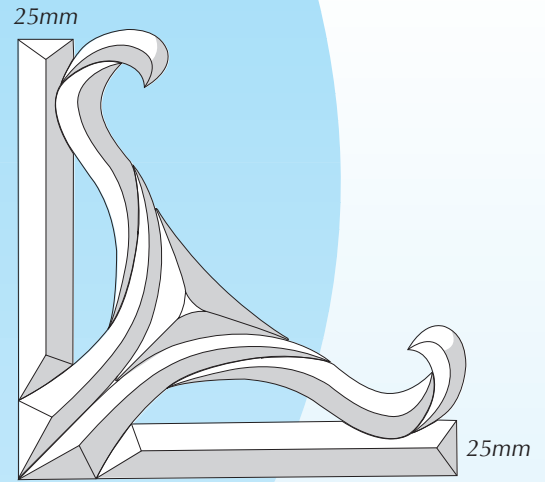

RB 77.1
I.D.- 76mm x O.D.-127mm x 25mm

19mm BORDER SYSTEM

RB 240
70mm x 70mm x 19mm

RB 204.4
70mm x 70mm x 19mm

- RB 100** 19mm x 19mm
- RB 101** 19mm x 51mm
- RB 102** 19mm x 76mm
- RB 103** 19mm x 101mm
- RB 105** 19mm x 152mm
- RB 106** 19mm x 203mm
- RB 107** 19mm x 254mm
- RB 108** 19mm x 305mm

BORDER & CORNER BEVELS

CORNER CLUSTERS

RB 395
152mm x 152mm x 38mm
To fit 38mm system

RB 392
254mm x 254mm
To fit 25mm system
Circle can be replaced by
30mm jewel - see page 59

RB 391
203mm x 203mm x 25mm
To fit 25mm system