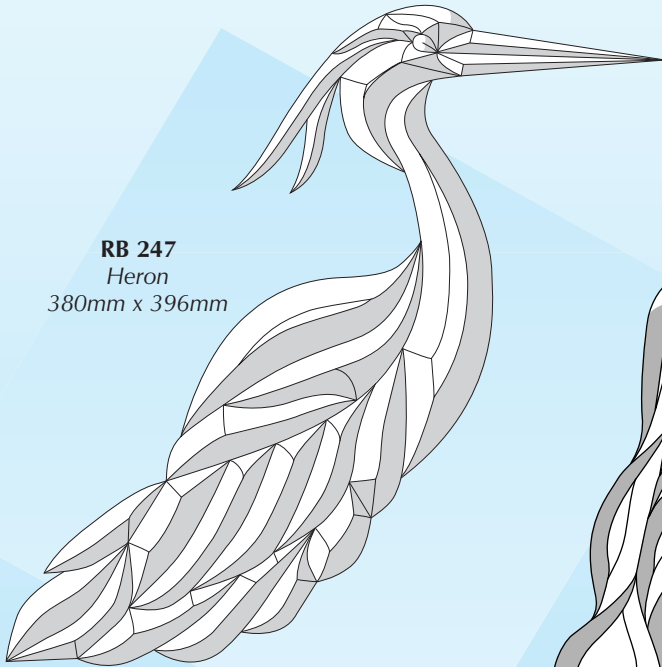

RB 100.7

RB 100.8

RB 100.9

All numbers 100mm High

WILDLIFE

RB 288
Medium Angel Fish Left
175mm x 206mm
RB 288.2 Medium Angel Fish Right

RB 289
Small Angel Fish Left
125mm x 147mm
RB 289.2 Small Angel Fish Right

RB 491
Dolphins
180mm x 215mm

RB 266
Single Dolphin
146mm x 174mm

RB 96.1
Dragonfly
192mm x 150mm

RB 491.2
Dolphins
180mm x 215mm

RB 489
Swans
225mm x 195mm

RB 98.1
Horse
172mm x 247mm

WILDLIFE

RB 319
Butterfly
151mm x 127mm

RB 487
Kingfisher
245mm x 170mm

RB 86.1
Owl
120mm x 315mm

RB 247
Heron
380mm x 396mm

RB 85.2
Peacock
270mm x 675mm

RB 85.1
Peacock
270mm x 675mm

RB 17.1
Butterfly
158mm x 127mm

WORLD WISDOM

All world bevels are seamed.