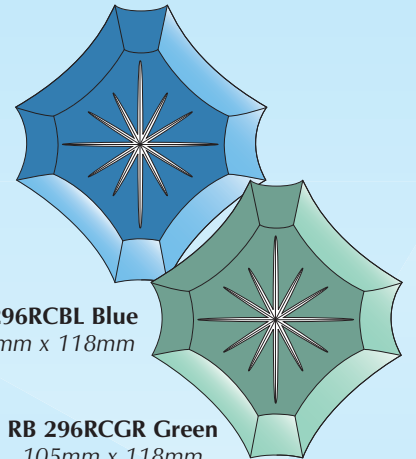

MULTI COLOURED BEVELS

Colour variation may occur between batches on all coloured bevels

RB 548.2 Blue
46mm x 178mm
Extension set for
RB 548.1

Total height
with 1 extension
set 356mm,
with 2 extension
sets 534mm
(Shown with
2 extension sets)

RB 748.2 Green
46mm x 178mm
Extension set for
RB 748.1

Total height with
1 extension set 356mm,
with 2 extension
sets 534mm
(Shown with
2 extension sets)

RB 548.1 Blue
178mm x 178mm

RB 748.1 Green
178mm x 178mm

RB 549.1 Blue
145mm x 180mm

RB 749.1 Green
145mm x 180mm

RB 296RCBL Blue
105mm x 118mm

RB 296RCGR Green
105mm x 118mm

RB 514.2 Blue
252mm x 187mm

RB 714.2 Green
252mm x 187mm

RB 502.1 Blue
165mm x 127mm

RB 702.1 Green
165mm x 127mm

RB 522.1 Blue
200mm x 145mm

RB 622.1 Bronze
200mm x 145mm

RB 722.1 Green
200mm x 145mm

RB 568.1 Blue
256mm x 155mm

RB 668.1 Bronze
256mm x 155mm

RB 768.1 Green
256mm x 155mm