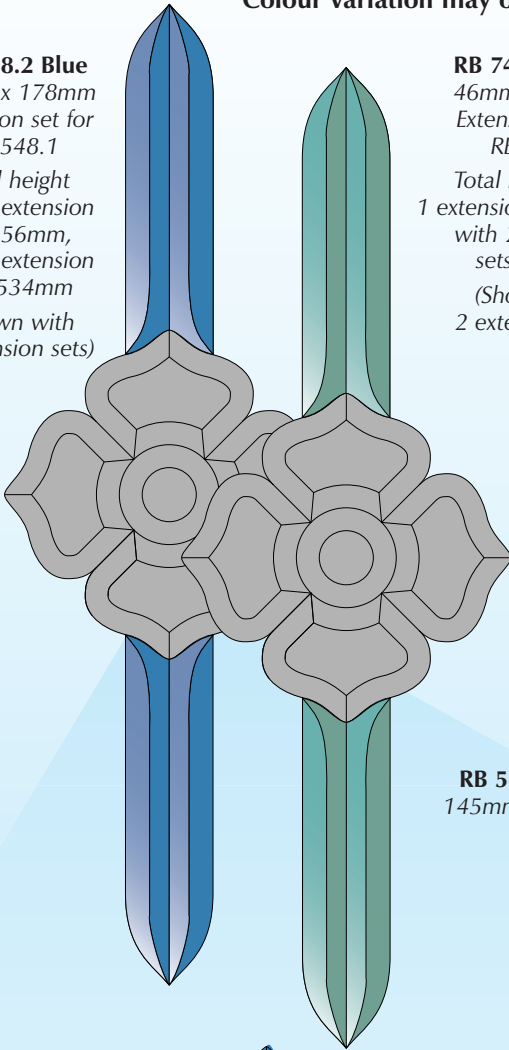

RB 495 Pink & Green
240mm x 245mm

RB 495.2 Pink & Green
240mm x 245mm

RB 496 Green
76mm x 36mm

RB 505.1 Blue
191mm x 114mm

RB 605.1 Bronze
191mm x 114mm

RB 705.1 Green
191mm x 114mm

RB 905.1 Grey
191mm x 114mm

RB 532.1 Blue
193mm x 196mm

RB 732.1 Green
193mm x 196mm

NEW

MULTI COLOURED BEVELS

Colour variation may occur between batches on all coloured bevels

RB 548.2 Blue
46mm x 178mm
Extension set for
RB 548.1

Total height
with 1 extension
set 356mm,
with 2 extension
sets 534mm
(Shown with
2 extension sets)