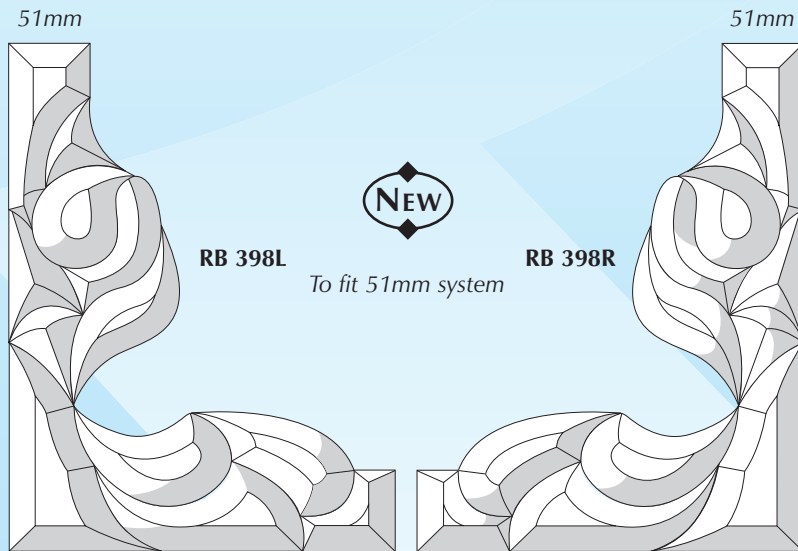

RB 398L
To fit 51mm system

RB 398R

183mm x 240mm

183mm x 240mm