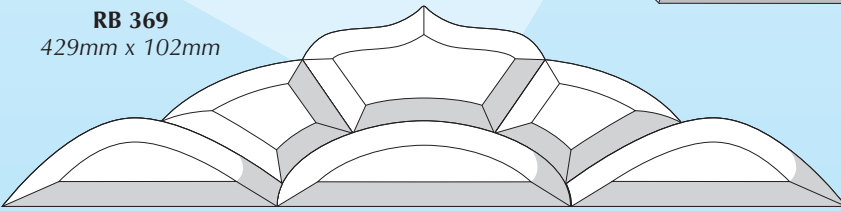

RB 95.2
Mackintosh Style Leaves
Pair of 2 piece leaves
each 40mm x 50mm

RB 95.1
Mackintosh Style Rose
110mm Diameter

FANLIGHT BEVELS

RB 338
418mm x 198mm

RB 381
423mm x 166mm

RB 94.1
450mm x 165mm

RB 369
429mm x 102mm