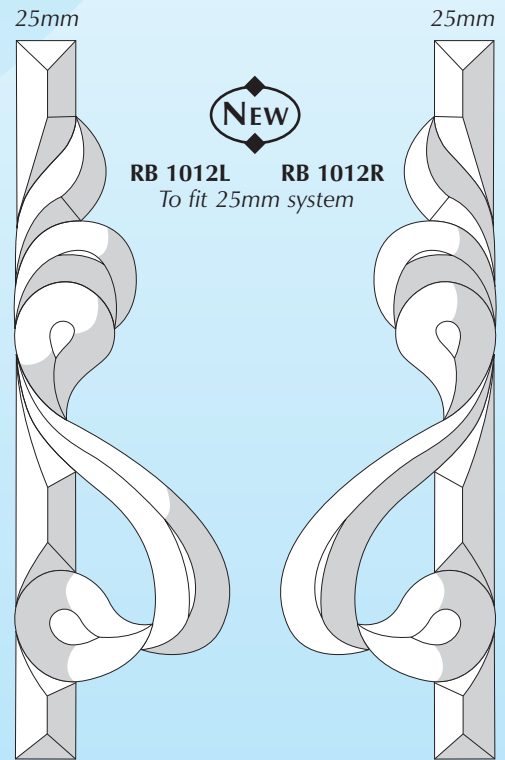

BORDER & CORNER BEVELS

CORNER CLUSTERS

RB 395
152mm x 152mm x 38mm
To fit 38mm system

RB 392
254mm x 254mm
To fit 25mm system
Circle can be replaced by
30mm jewel - see page 59

RB 391
203mm x 203mm x 25mm
To fit 25mm system

RB 396
152mm x 152mm

RB 398L
To fit 51mm system

RB 398R

183mm x 240mm

183mm x 240mm

RB 1012L **RB 1012R**
To fit 25mm system

88mm x 317mm

88mm x 317mm