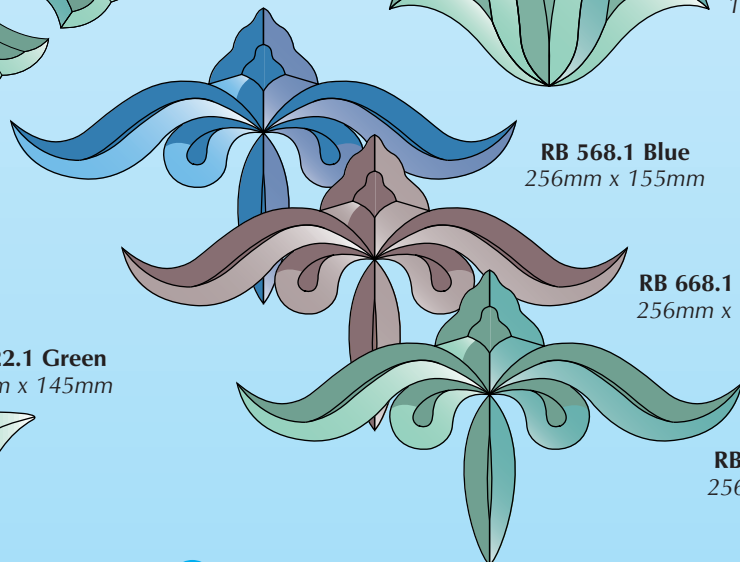

RB 522.1 Blue
200mm x 145mm

RB 622.1 Bronze
200mm x 145mm

RB 722.1 Green
200mm x 145mm

RB 568.1 Blue
256mm x 155mm

RB 668.1 Bronze
256mm x 155mm

RB 768.1 Green
256mm x 155mm

MULTI COLOURED BEVELS

Colour variation may occur between batches on all coloured bevels