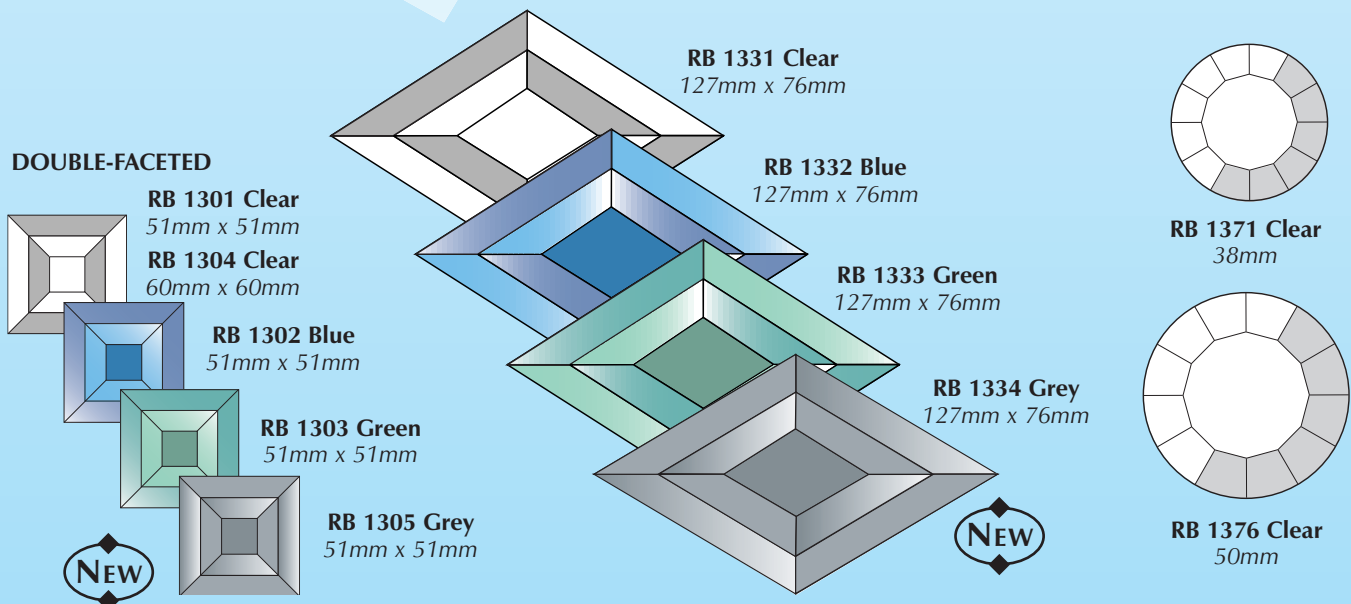

DOUBLE-FACETED