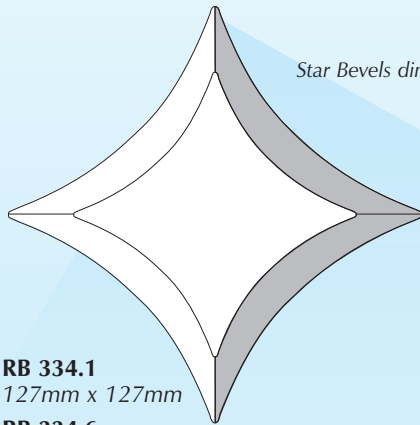

FEATURE BEVELS - STARS, DIAMONDS, TRIANGLES

RB 331
154mm x 230mm
RB 332.2
190mm x 254mm
RB 333.2
143mm x 190mm

RB 332.1
192mm x 254mm
RB 333.1 POL
143mm x 190mm
RB 333.3 FRO
143mm x 190mm

RB 36.1
136mm x 190mm
Polished Brilliant Cut
RB 36.3
136mm x 190mm
Frosted Brilliant Cut

RB 36.4
100mm x 150mm

RB 334.1
127mm x 127mm
RB 334.6
175mm x 175mm
RB 334.7
143mm x 143mm

PLEASE NOTE
Star Bevels dimensions are Point to Point as shown.

RB 334.5
115mm x 115mm
RB 334.8
98mm x 98mm

RB 334.2
82mm x 82mm
RB 334.3
64mm x 64mm
RB 334.4
50mm x 50mm