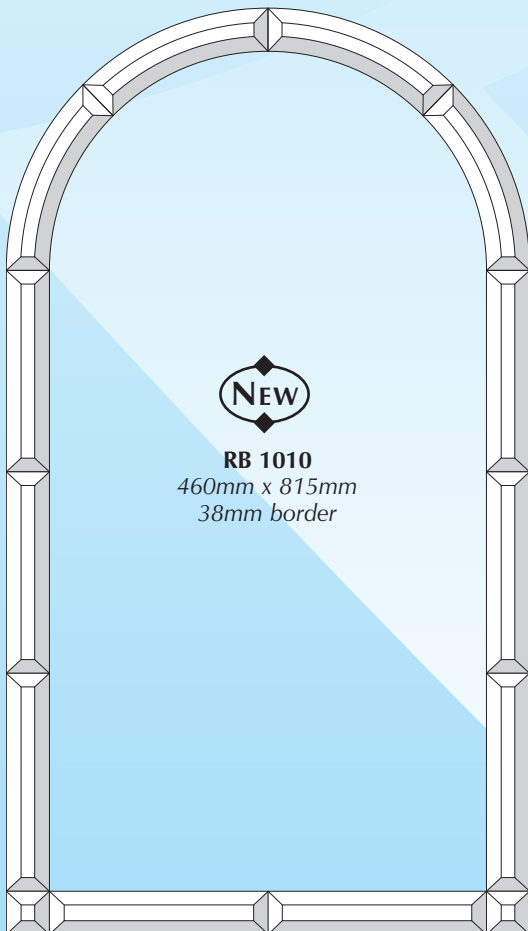

38mm BORDER SYSTEM

NEW
RB 1010
460mm x 815mm
38mm border