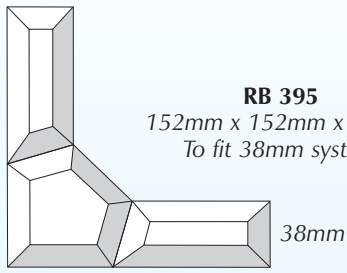

BORDER & CORNER BEVELS

CORNER CLUSTERS

RB 395
152mm x 152mm x 38mm
To fit 38mm system

RB 392
254mm x 254mm
To fit 25mm system
Circle can be replaced by
30mm jewel - see page 59

RB 391
203mm x 203mm x 25mm
To fit 25mm system