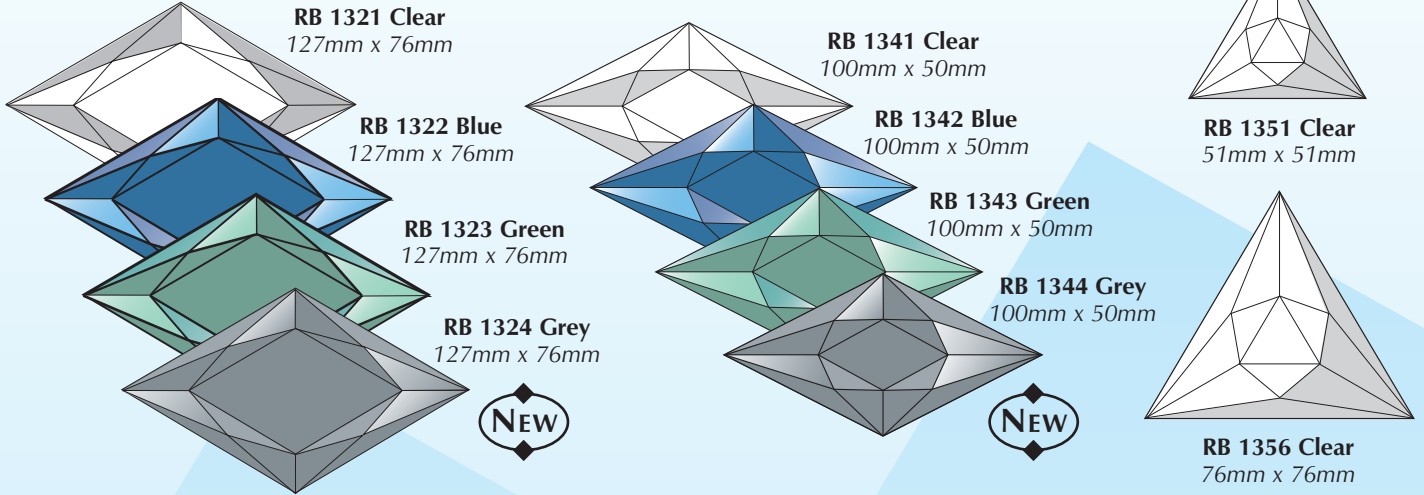

Reflected Light

Transmitted Light

MULTI-FACETED BEVELS

GIVING YOU AN 'EXTRA EDGE' IN DESIGNER APPEAL

Colour variation may occur between batches on all coloured bevels

ALL MULTI FACETED BEVELS ARE SEAMED

MULTI-FACETED