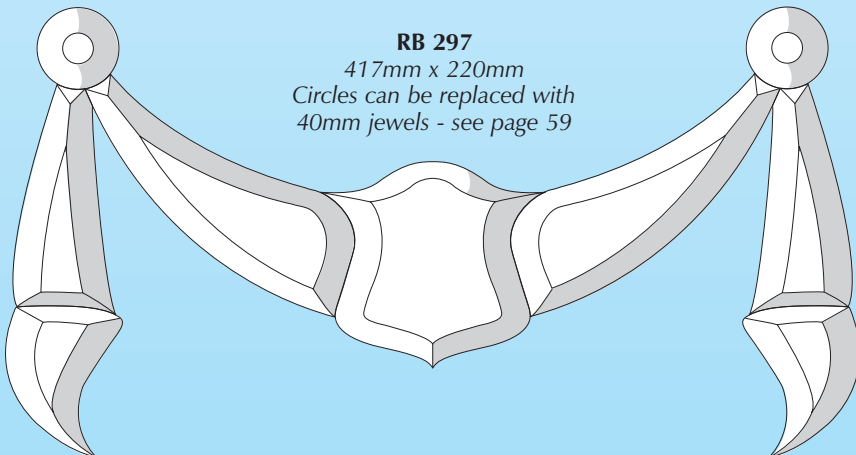

RB 95.2
Mackintosh Style Leaves
Pair of 2 piece leaves
each 40mm x 50mm

RB 95.1
Mackintosh Style Rose
110mm Diameter

FANLIGHT BEVELS

RB 338
418mm x 198mm

RB 381
423mm x 166mm

RB 94.1
450mm x 165mm

RB 369
429mm x 102mm

RB 297
417mm x 220mm
Circles can be replaced with
40mm jewels - see page 59

RB 90.1
180mm x 135mm
Also available in Dichroic (RB 1590.1) - see page 56
and Grey (RB 990.1) - see page 33

RB 91.1
260mm x 155mm