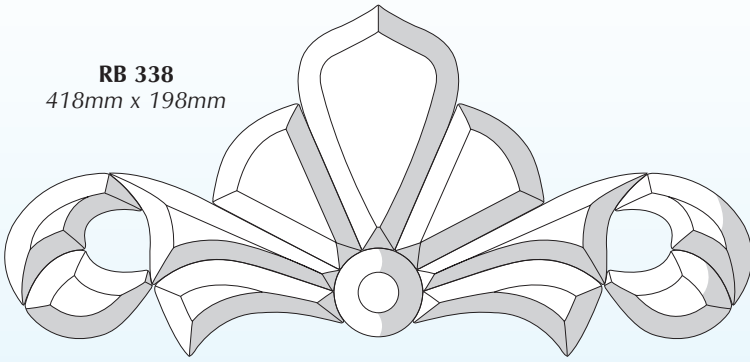

RB 95.2
Mackintosh Style Leaves
Pair of 2 piece leaves
each 40mm x 50mm

RB 95.1
Mackintosh Style Rose
110mm Diameter

FANLIGHT BEVELS

RB 338
418mm x 198mm

RB 381
423mm x 166mm

RB 94.1
450mm x 165mm

RB 369
429mm x 102mm